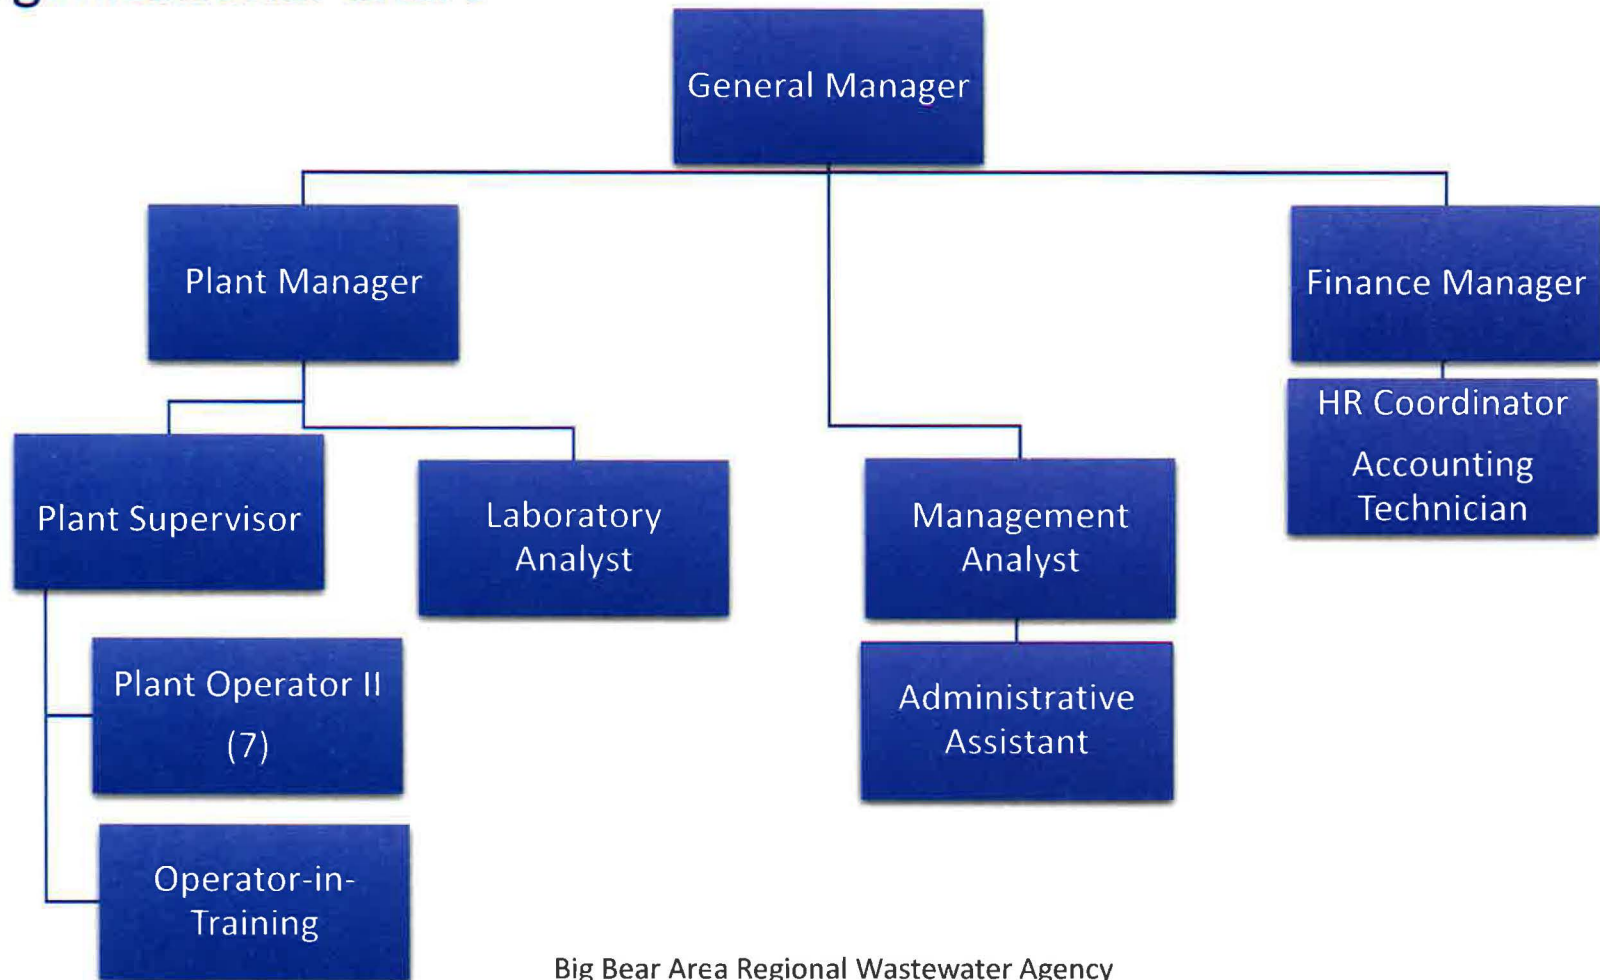

Organizational Chart

Big Bear Area Regional Wastewater Agency
March 2020